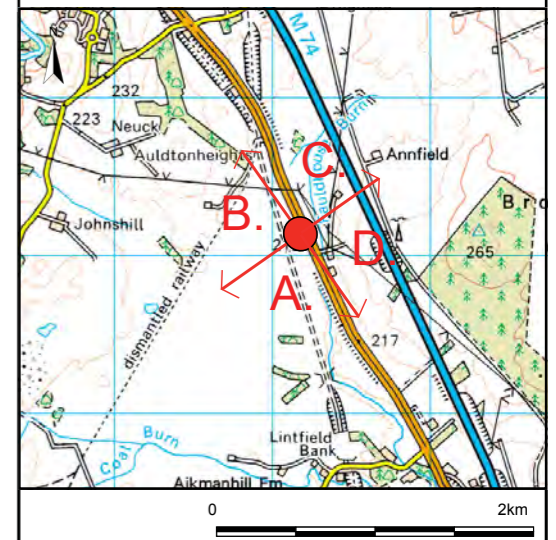

Cumulative Wireframes

Viewpoint Information

OS Reference: E 283192 N 637208
Viewpoint height: 214m (AOD)
Distance to nearest turbine: 4372m (T4)
Direction from site: North
Angle of view: 90 degrees

-  Proposed Douglas West Turbines
-  Operational Turbines
-  Consented & Under Construction Turbines
-  Other Turbines in planning

Douglas West Wind Farm
Amendments to Consented Development
Environmental Statement

Figure 6.45

Viewpoint 5: B7078 south of Lesmahagow

YOR.2466.029B-14/08/17-SE/SS