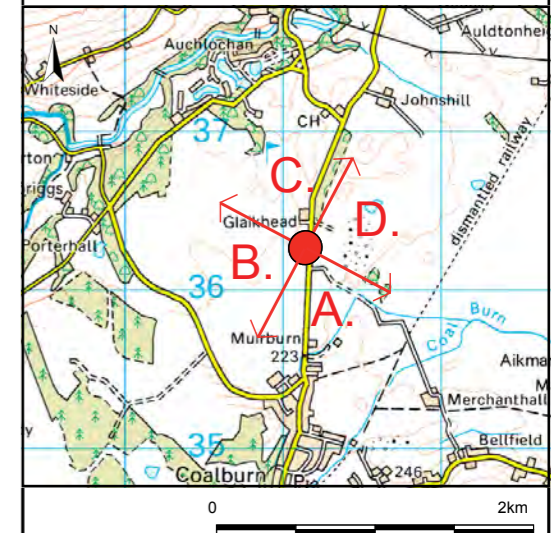

Cumulative Wireframes

Viewpoint Information

OS Reference: E 281183 N 636193

Viewpoint height: 225m (AOD)

Distance to nearest turbine: 3021m (T3)

Direction from site: North

Angle of view: 90 degrees

-  Proposed Douglas West Turbines
-  Operational Turbines
-  Consented & Under Construction Turbines
-  Other Turbines in planning

Douglas West Wind Farm
Amendments to Consented Development
Environmental Statement

Figure 6.53
Viewpoint 13: Coalburn Road, north of Coalburn