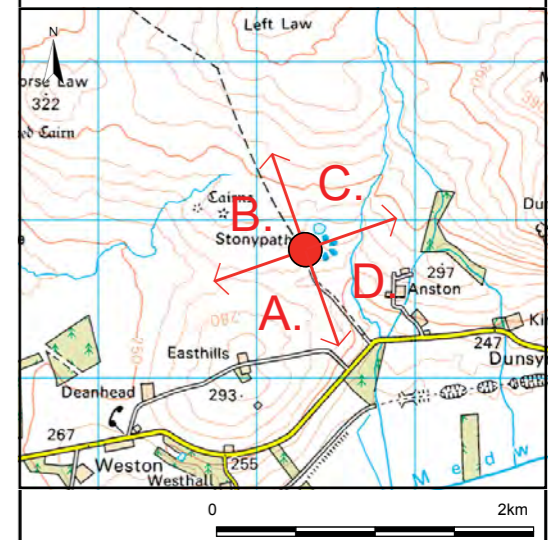

Cumulative Wireframes

Viewpoint Information

OS Reference: E 305250 N 648826
Viewpoint height: 280m (AOD)
Distance to nearest turbine: 27911m (T11)
Direction from site: North East
Angle of view: 90 degrees

-  Proposed Douglas West Turbines
-  Operational Turbines
-  Consented & Under Construction Turbines
-  Other Turbines in planning

Douglas West Wind Farm
Amendments to Consented Development
Environmental Statement
Figure 6.58
Viewpoint 18: Little Sparta