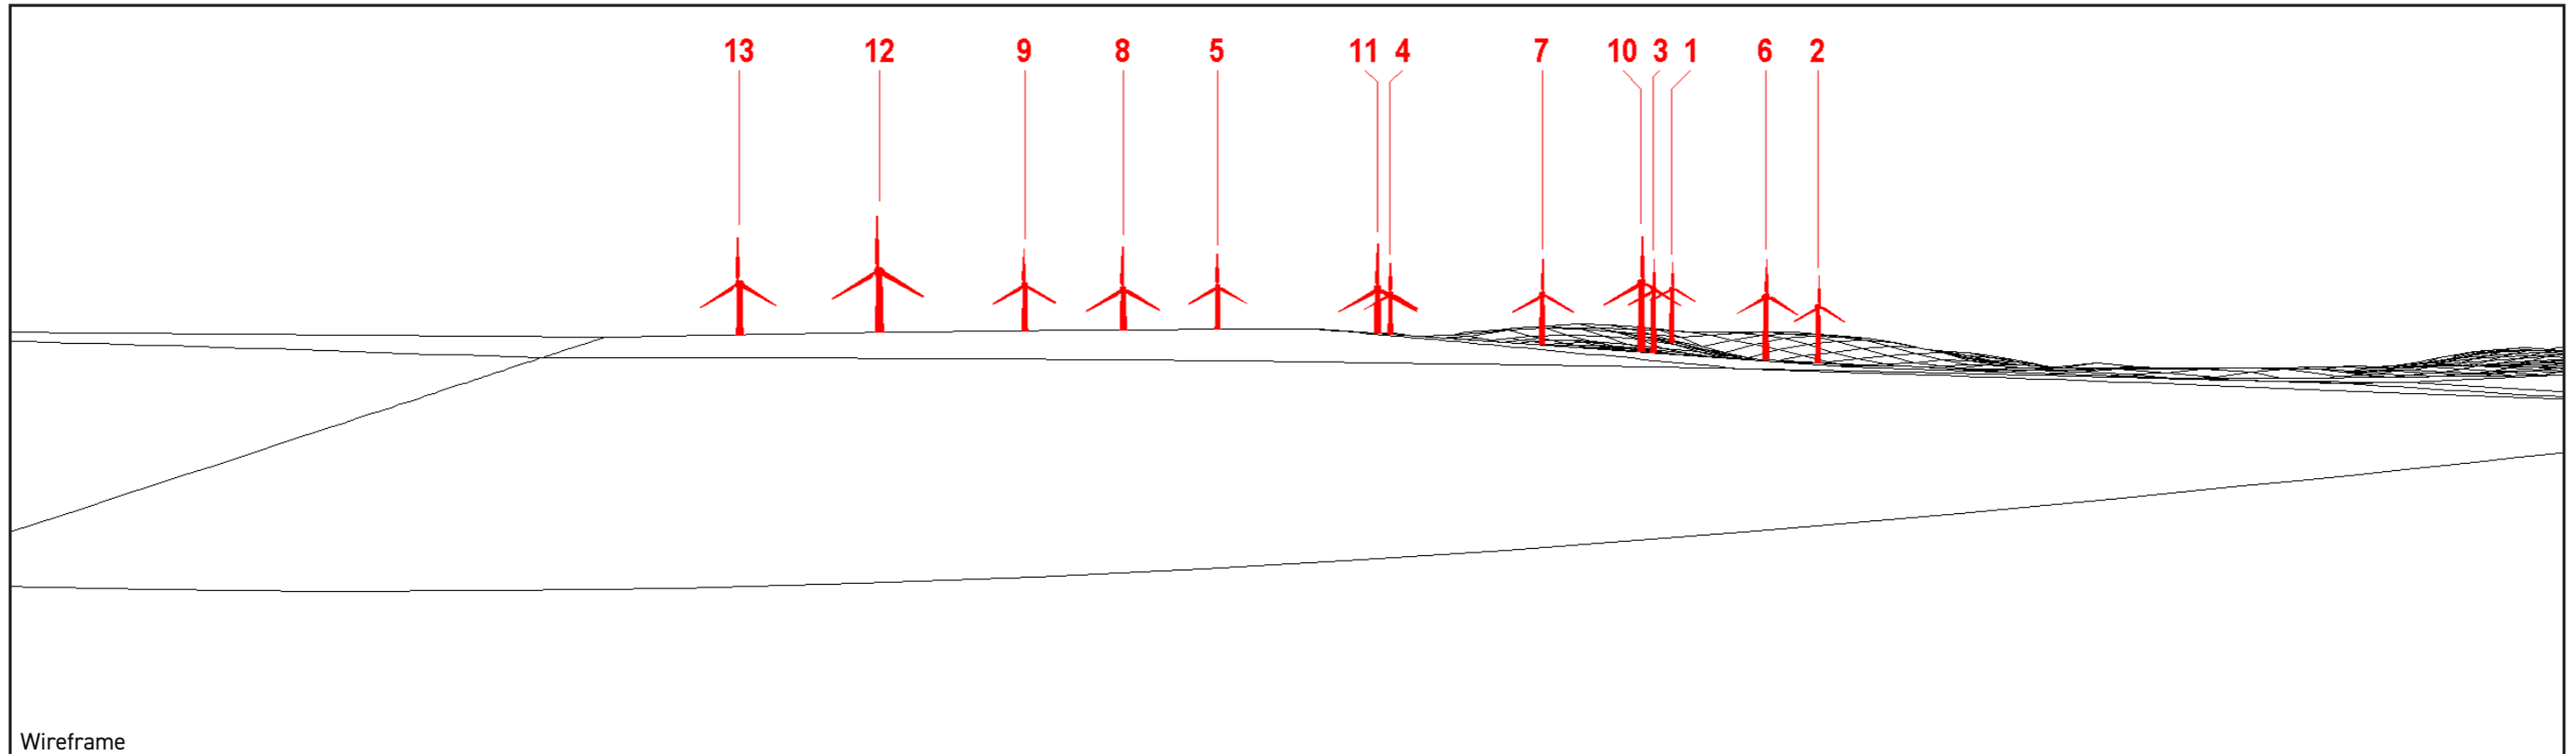

Direction of view: SW

Nearest turbine: T12 1,682m

Wireframe

Viewpoint Information

5 - 6no. properties at West Toun

OS Reference: E282813, N633740

Direction of view: SW

Nearest turbine: T12 1,786m

Wireframe

Viewpoint Information
6 - Properties at Midfield Road
OS Reference: E281483, N634486
Direction of view: S-SW
Nearest turbine: T12 1,792m

Viewpoint Information

7 - Properties on eastern section of Bellfield Road, east of Railway Road

Direction of view: S-SW

Nearest turbine: T12 1,805m

Viewpoint Information

9 - Properties on Braehead Place

OS Reference: E281178, N634417

Direction of view: SW-SE

Nearest turbine: T12 1,709m

Viewpoint Information

Direction of view: S-SE

Nearest turbine: T12 1,686m

Wireframe

Viewpoint Information

12 - Properties on Coalburn Road

OS Reference: E281049, N634563

Direction of view: SW-SE

Nearest turbine: T12 1,854m