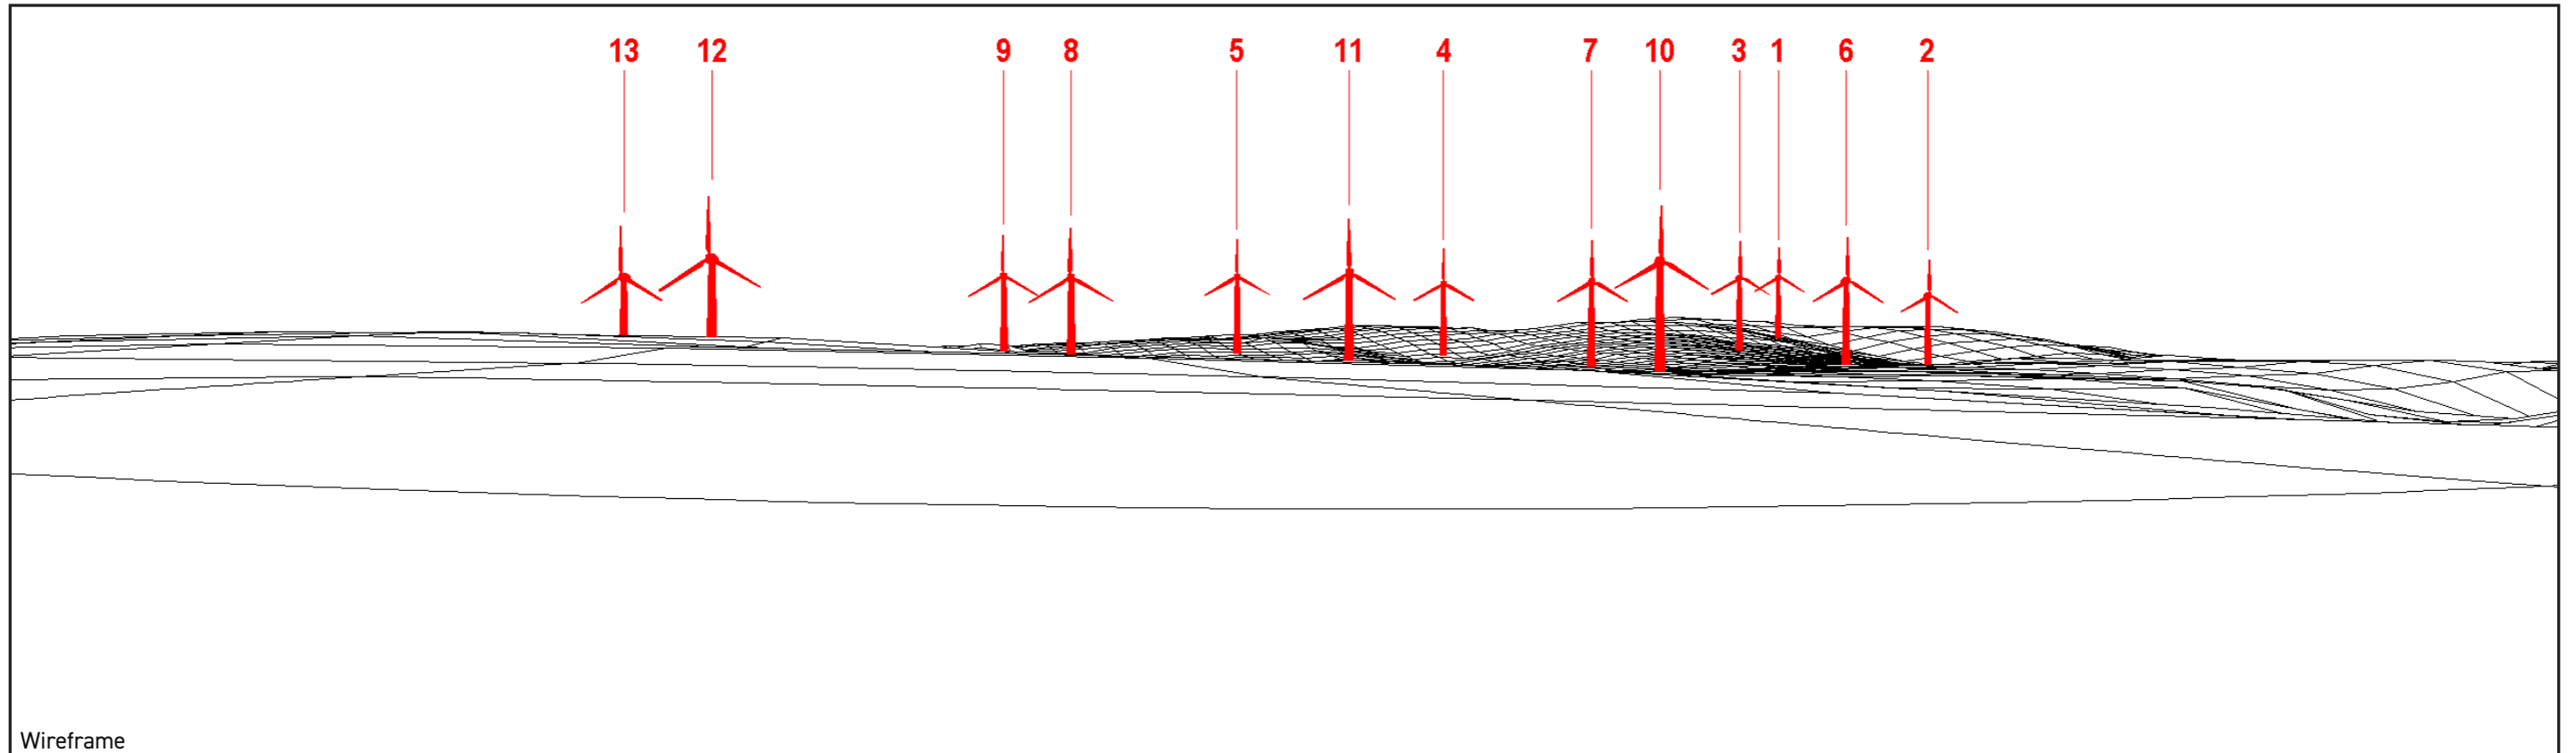

OS Reference: E281595, N634659

Direction of view: S-SW

Nearest turbine: T12 1,873m

Viewpoint Information

8 - Properties located on mid Bellfield Road, from Braehead Road to Railway Road

OS Reference: E281349, N634549

Direction of view: S-SW

Nearest turbine: T12 1,805m

Viewpoint Information

9 - Properties on Braehead Place

OS Reference: E281178, N634417

Direction of view: SW-SE

Nearest turbine: T12 1,709m

Viewpoint Information

10 - Properties on Braehead Road

OS Reference: E281149, N634575

Direction of view: SW-SE

Nearest turbine: T12 1,834m

Viewpoint Information

11 - Properties on Middlemuir Road and Belvedere Place

OS Reference: E281048, N634360

Direction of view: S-SE

Nearest turbine: T12 1,686m

Wireframe

Viewpoint Information

12 - Properties on Coalburn Road

OS Reference: E281049, N634563

Direction of view: SW-SE

Nearest turbine: T12 1,854m