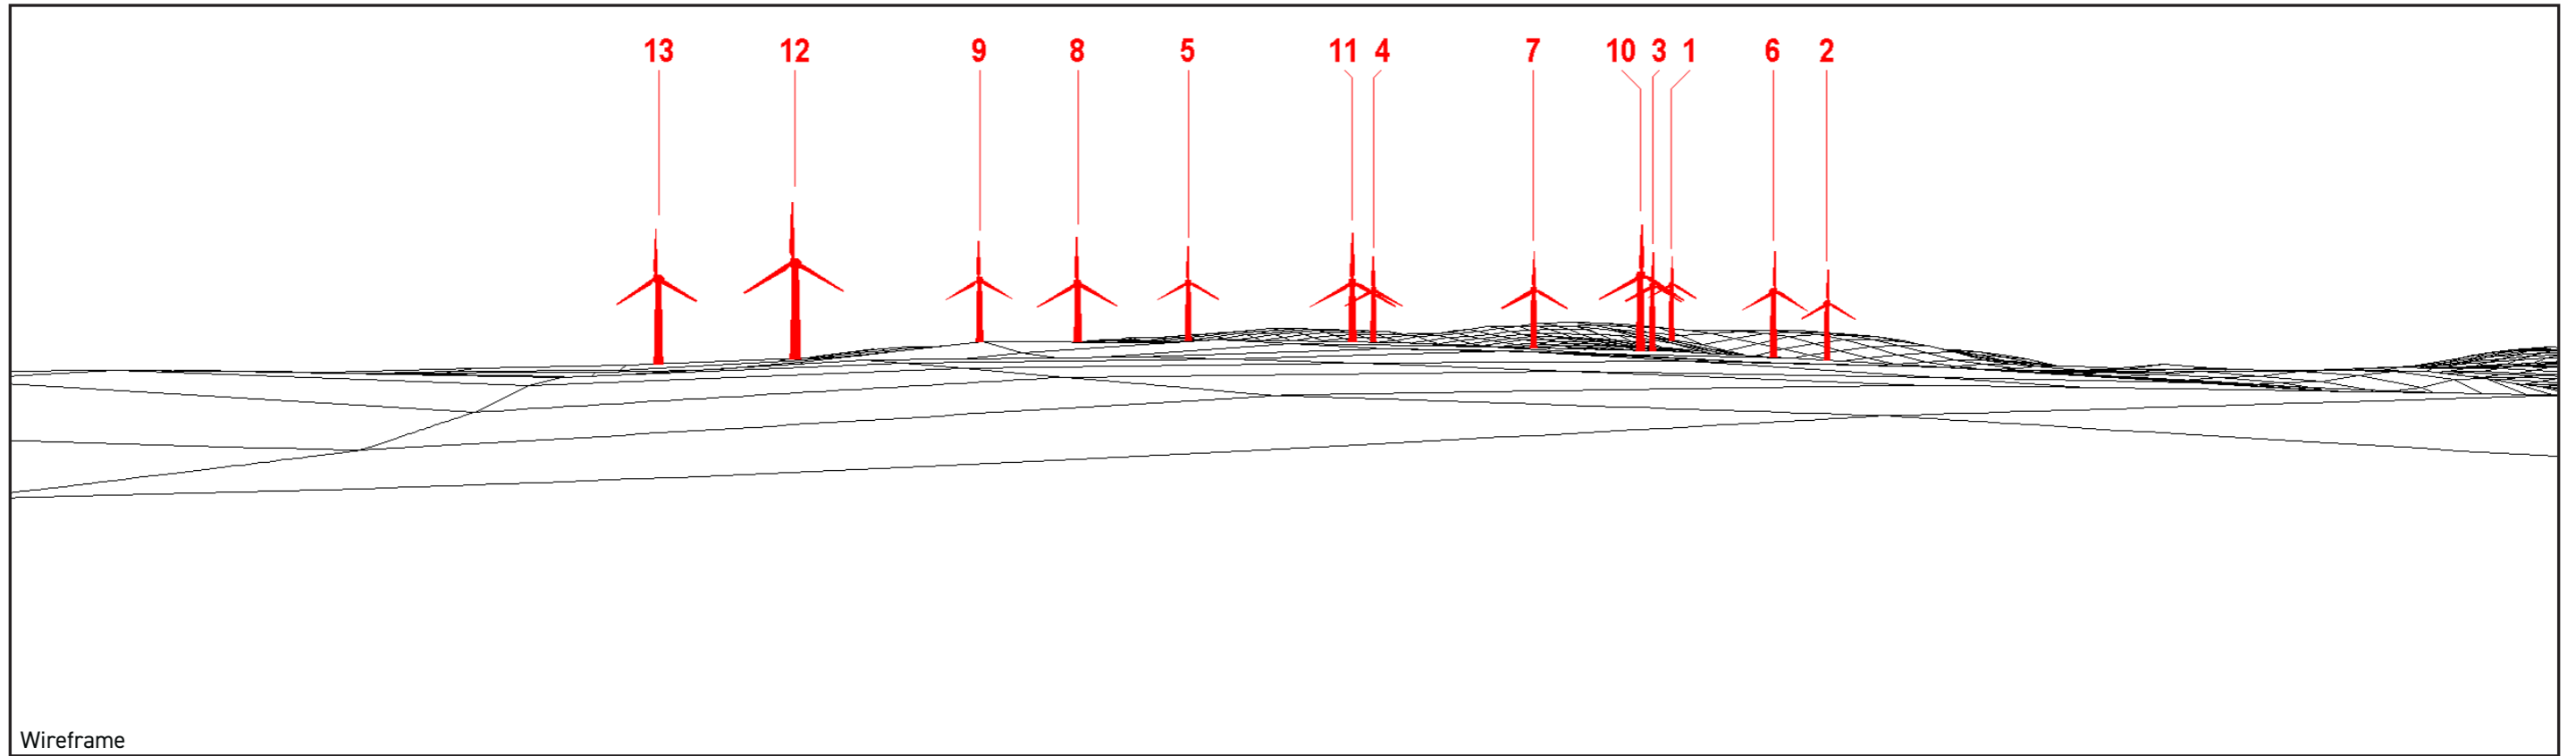

Direction of view: SW

Nearest turbine: T12 1,682m

Wireframe

Viewpoint Information

5 - 6no. properties at West Toun

OS Reference: E282813, N633740

Direction of view: SW

Nearest turbine: T12 1,786m

Wireframe

Viewpoint Information
6 - Properties at Midfield Road
OS Reference: E281483, N634486
Direction of view: S-SW
Nearest turbine: T12 1,792m

Viewpoint Information

7 - Properties on eastern section of Bellfield Road, east of Railway Road

Direction of view: S-SW

Nearest turbine: T12 1,805m

Viewpoint Information

9 - Properties on Braehead Place

OS Reference: E281178, N634417

Direction of view: SW-SE

Nearest turbine: T12 1,709m

Viewpoint Information

Direction of view: S-SE

Nearest turbine: T12 1,686m

Wireframe

Viewpoint Information

12 - Properties on Coalburn Road

OS Reference: E281049, N634563

Direction of view: SW-SE

Nearest turbine: T12 1,854m