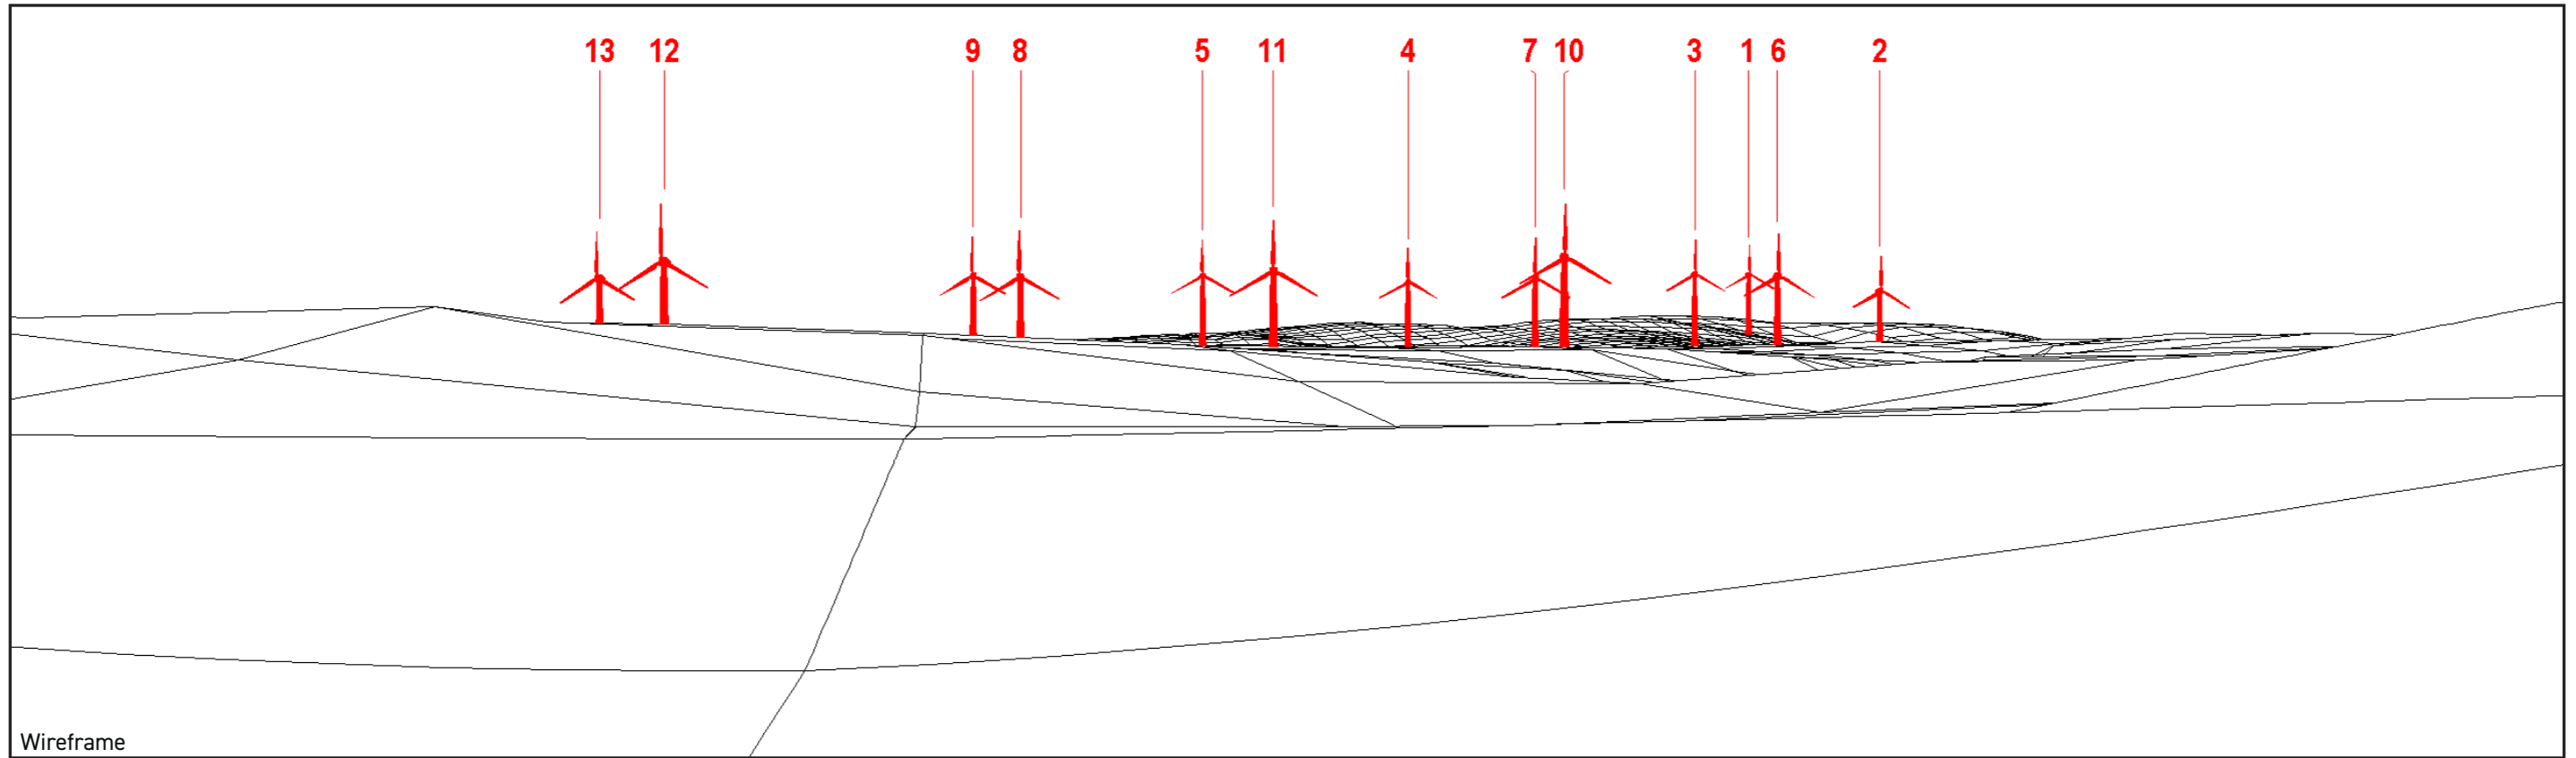

Direction of view: S-SW

Nearest turbine: T12 1,805m

Viewpoint Information

9 - Properties on Braehead Place

OS Reference: E281178, N634417

Direction of view: SW-SE

Nearest turbine: T12 1,709m

Viewpoint Information

10 - Properties on Braehead Road

OS Reference: E281149, N634575

Direction of view: SW-SE

Nearest turbine: T12 1,834m

Viewpoint Information

11 - Properties on Middlemuir Road and Belvedere Place

OS Reference: E281048, N634360

Direction of view: S-SE

Nearest turbine: T12 1,686m

Wireframe

Viewpoint Information

12 - Properties on Coalburn Road

OS Reference: E281049, N634563

Direction of view: SW-SE

Nearest turbine: T12 1,854m