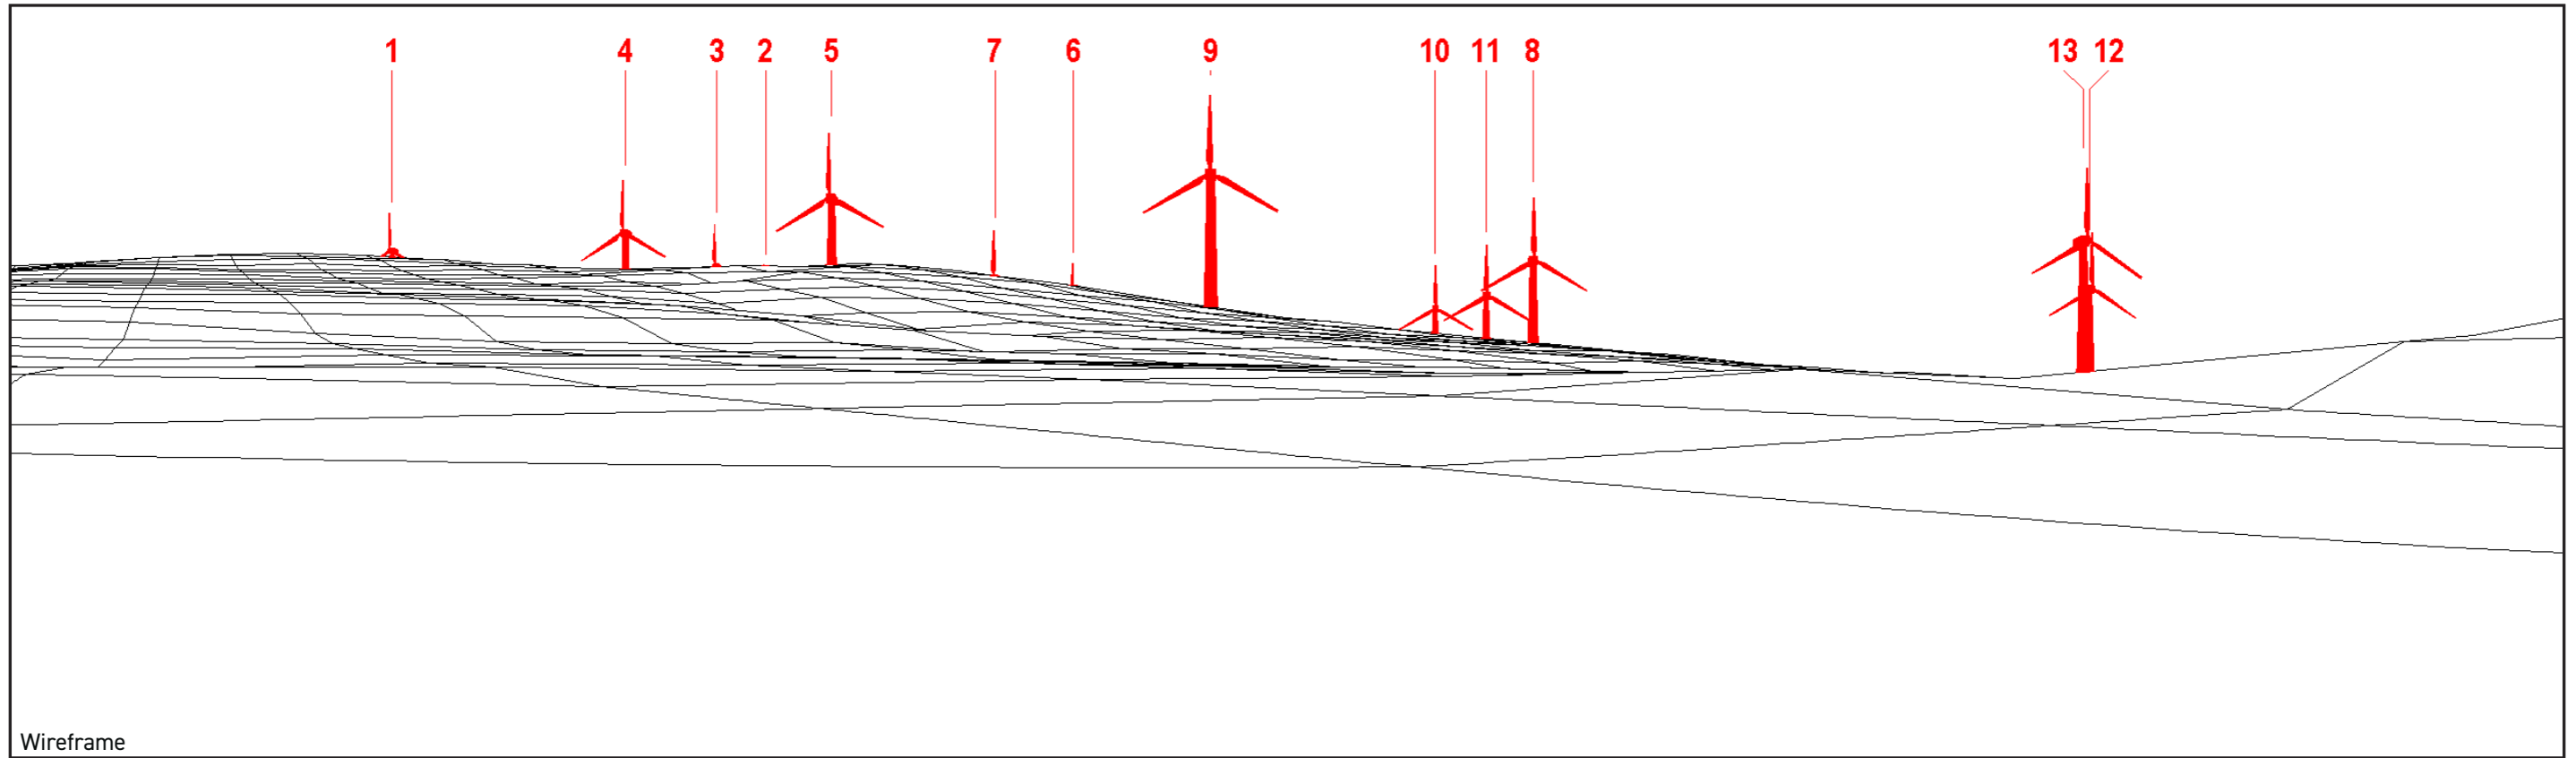

Viewpoint Information

1 - Station House
OS Reference: E282127, N631007
Direction of view: NW
Nearest turbine: T11 1,388m

Viewpoint Information

2 - Blackwood Cottage

OS Reference: E282017, N630963

Direction of view: NW

Direction of view: SW

Nearest turbine: T12 1,682m

Wireframe

Viewpoint Information

5 - 6no. properties at West Toun

OS Reference: E282813, N633740

Direction of view: SW

Nearest turbine: T12 1,786m

Direction of view: S-SW

Nearest turbine: T12 1,805m

Viewpoint Information

9 - Properties on Braehead Place

OS Reference: E281178, N634417

Direction of view: SW-SE

Nearest turbine: T12 1,709m

Viewpoint Information

Direction of view: S-SE

Nearest turbine: T12 1,686m

Wireframe

Viewpoint Information

12 - Properties on Coalburn Road

OS Reference: E281049, N634563

Direction of view: SW-SE

Nearest turbine: T12 1,854m