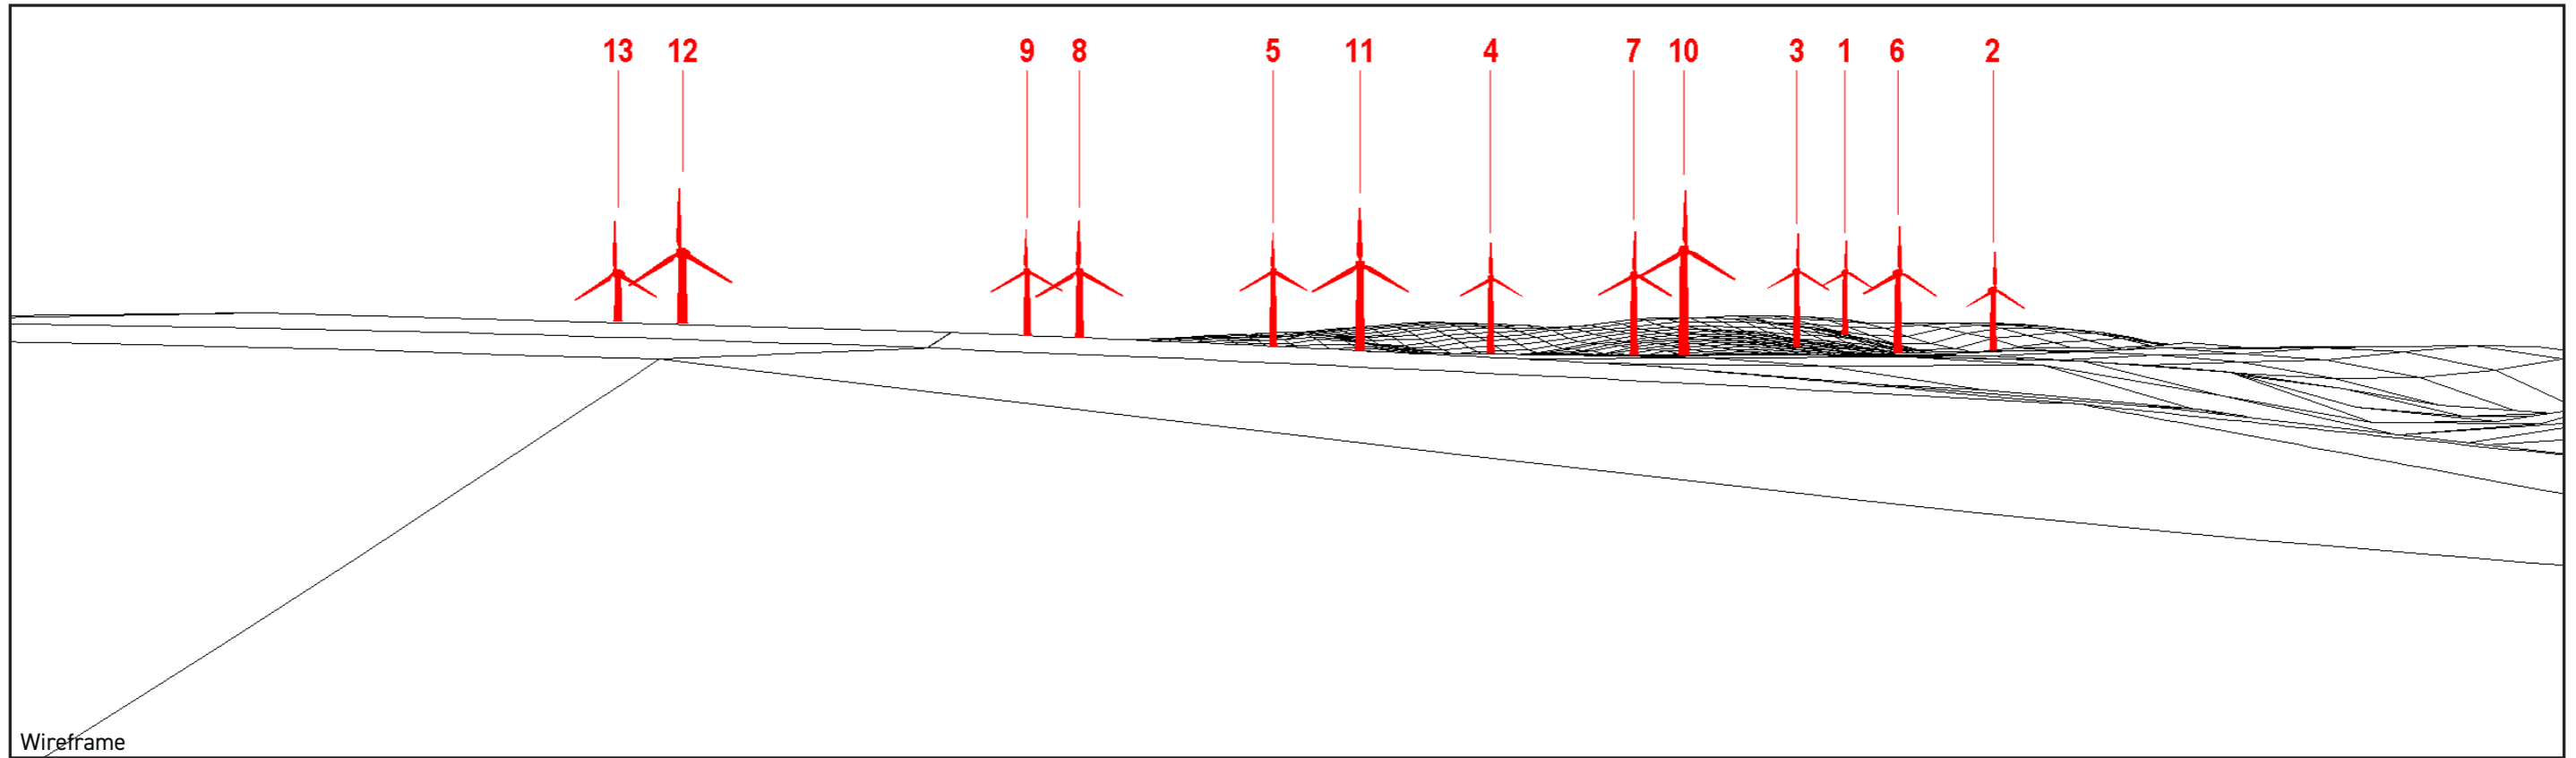

OS Reference: E281595, N634659

Direction of view: S-SW

Nearest turbine: T12 1,873m

Viewpoint Information

8 - Properties located on mid Bellfield Road, from Braehead Road to Railway Road

OS Reference: E281349, N634549

Direction of view: S-SW

Nearest turbine: T12 1,805m

Viewpoint Information

9 - Properties on Braehead Place

OS Reference: E281178, N634417

Direction of view: SW-SE

Nearest turbine: T12 1,709m

Viewpoint Information

10 - Properties on Braehead Road

OS Reference: E281149, N634575

Direction of view: SW-SE

Nearest turbine: T12 1,834m

Viewpoint Information

11 - Properties on Middlemuir Road and Belvedere Place

OS Reference: E281048, N634360

Direction of view: S-SE

Nearest turbine: T12 1,686m

Wireframe

Viewpoint Information

12 - Properties on Coalburn Road

OS Reference: E281049, N634563

Direction of view: SW-SE

Nearest turbine: T12 1,854m