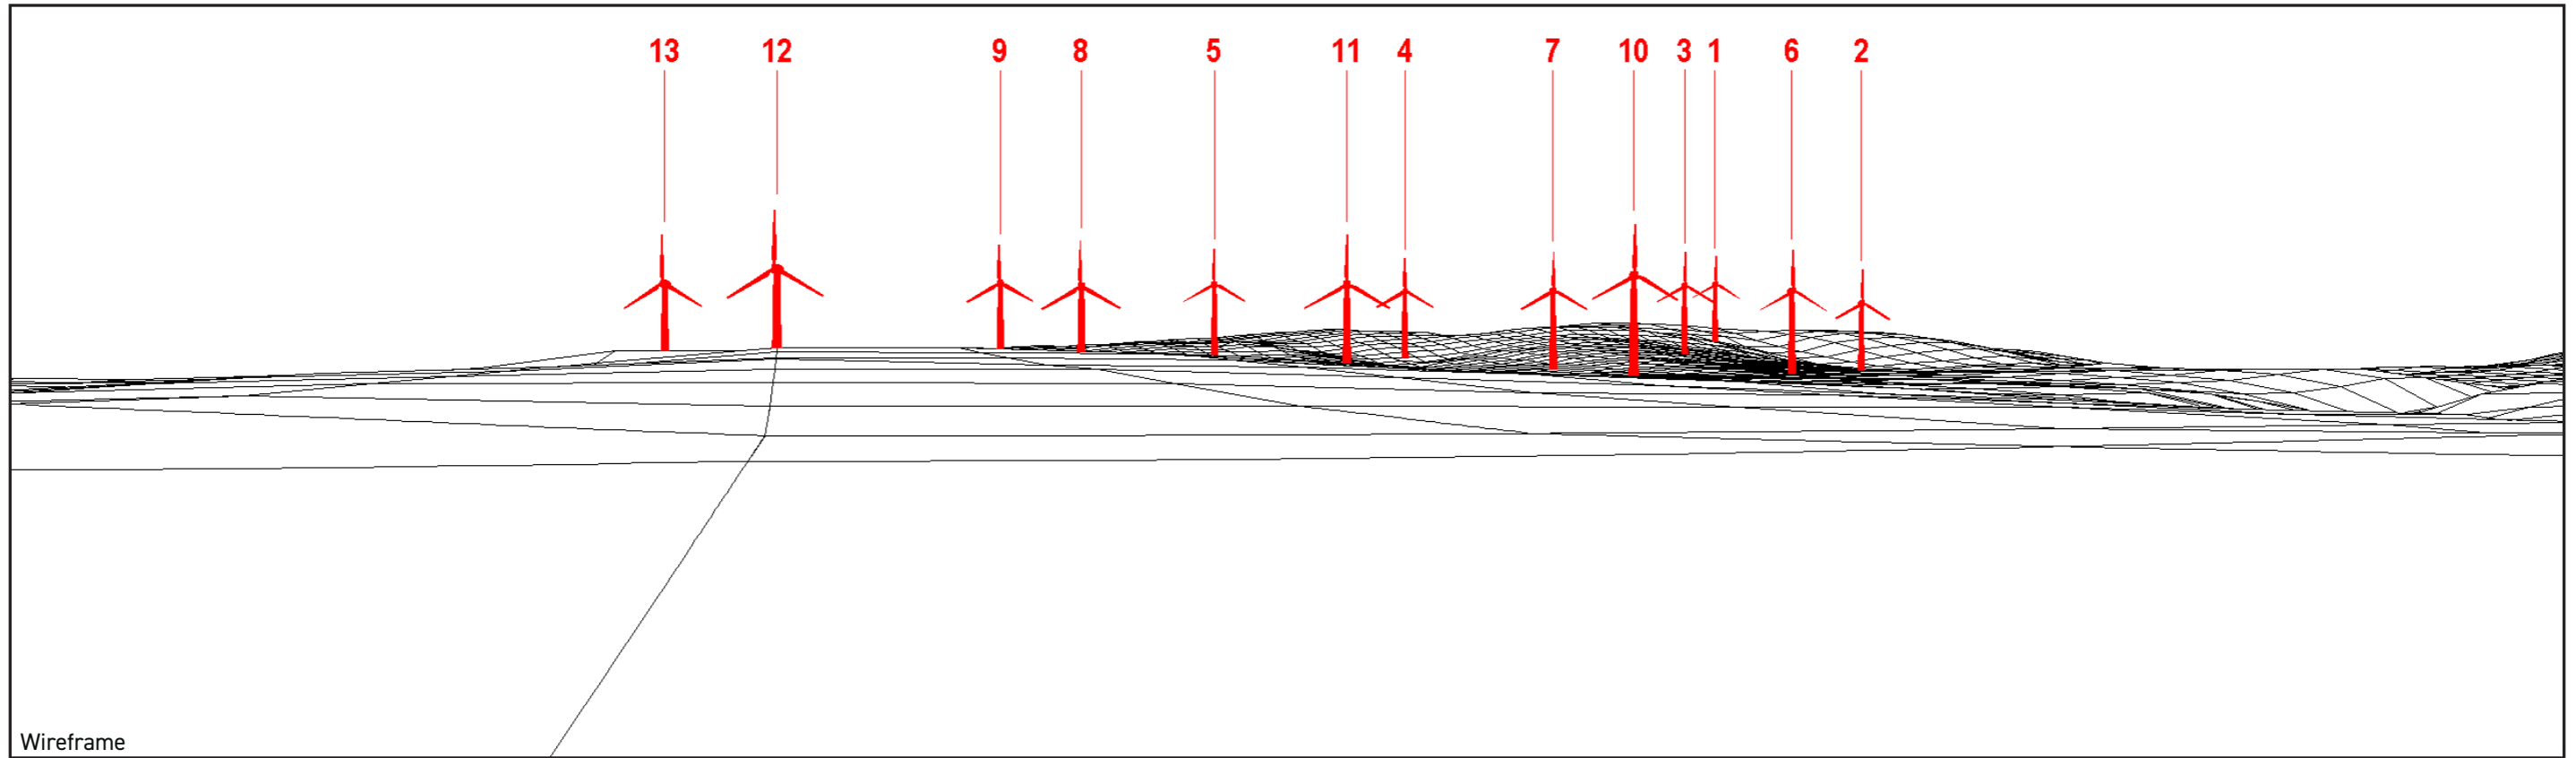

Wireframe

Viewpoint Information
6 - Properties at Midfield Road
OS Reference: E281483, N634486
Direction of view: S-SW
Nearest turbine: T12 1,792m

Viewpoint Information

7 - Properties on eastern section of Bellfield Road, east of Railway Road

OS Reference: E281595, N634659

Direction of view: S-SW

Nearest turbine: T12 1,873m

Viewpoint Information

8 - Properties located on mid Bellfield Road, from Braehead Road to Railway Road

OS Reference: E281349, N634549

Direction of view: S-SW

Nearest turbine: T12 1,805m

Viewpoint Information

9 - Properties on Braehead Place

OS Reference: E281178, N634417

Direction of view: SW-SE

Nearest turbine: T12 1,709m

Viewpoint Information

Direction of view: S-SE

Nearest turbine: T12 1,686m

Wireframe

Viewpoint Information

12 - Properties on Coalburn Road

OS Reference: E281049, N634563

Direction of view: SW-SE

Nearest turbine: T12 1,854m