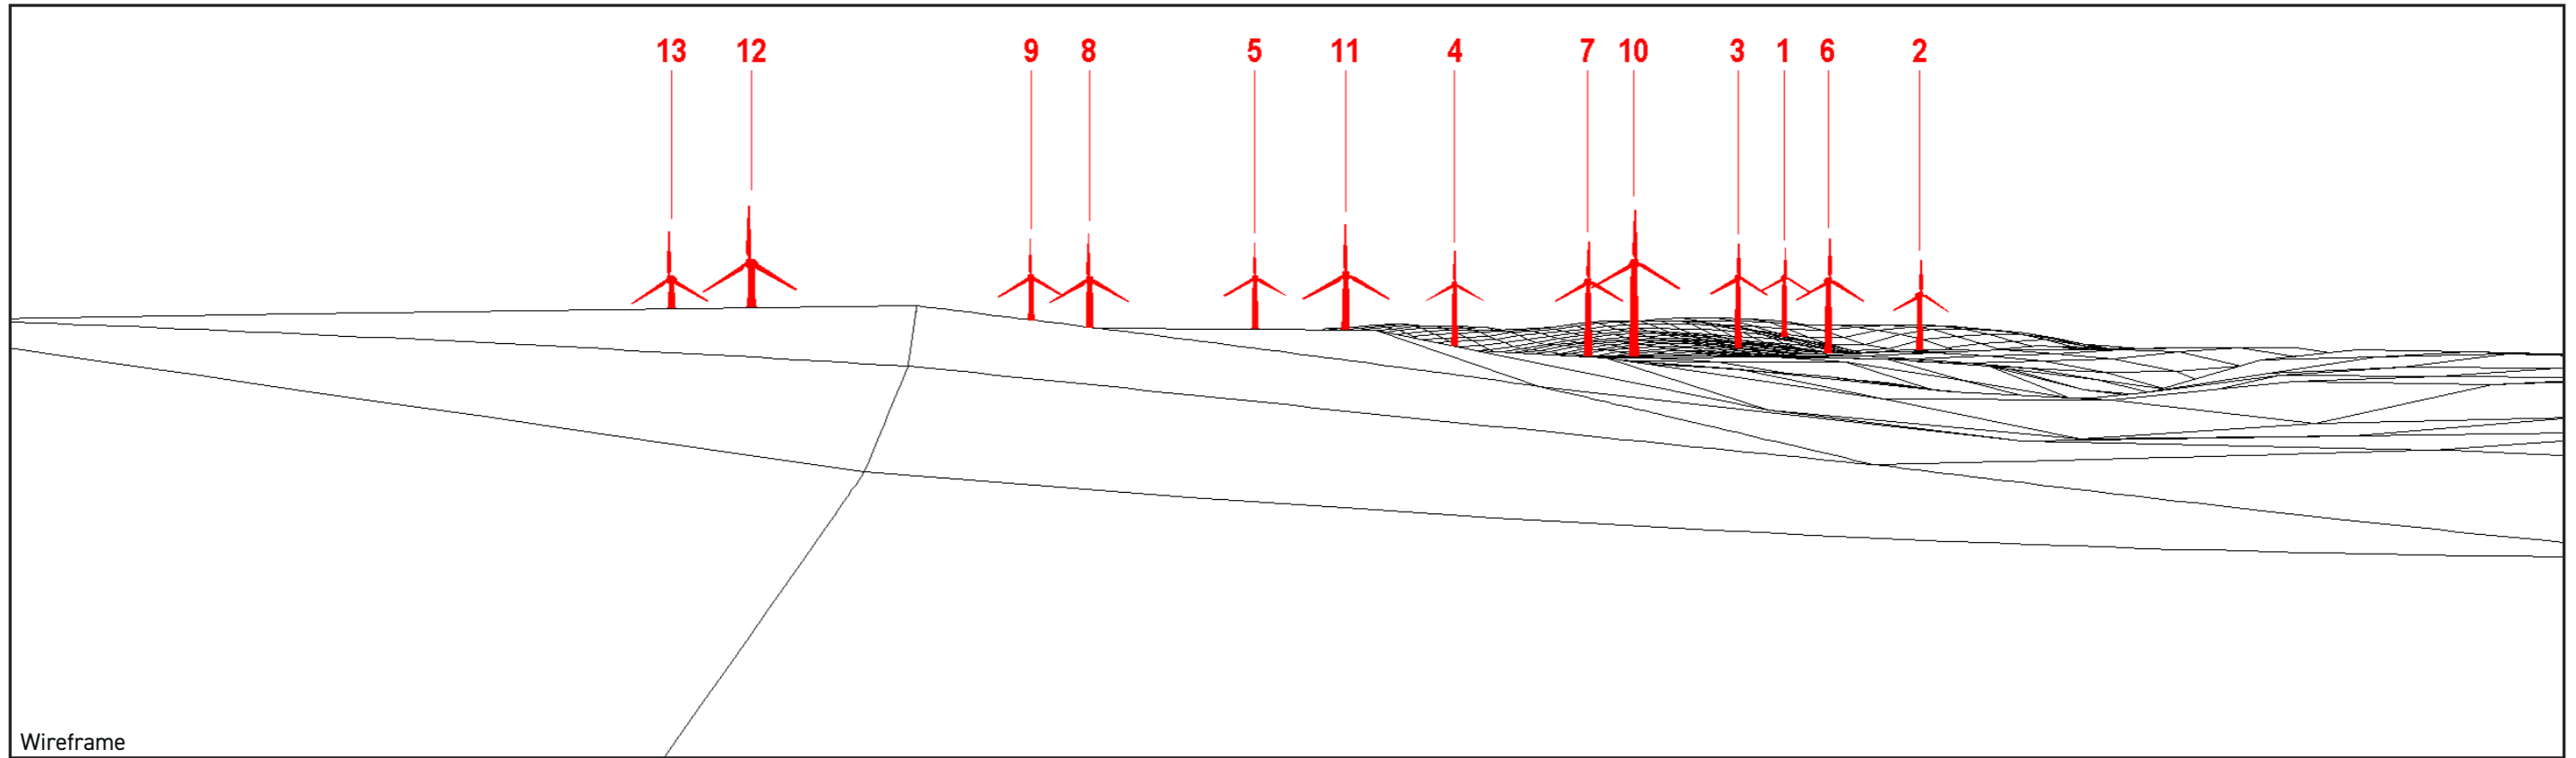

OS Reference: E281595, N634659

Direction of view: S-SW

Nearest turbine: T12 1,873m

Viewpoint Information

8 - Properties located on mid Bellfield Road, from Braehead Road to Railway Road

OS Reference: E281349, N634549

Direction of view: S-SW

Nearest turbine: T12 1,805m

Viewpoint Information

9 - Properties on Braehead Place

OS Reference: E281178, N634417

Direction of view: SW-SE

Nearest turbine: T12 1,709m

Viewpoint Information

10 - Properties on Braehead Road

OS Reference: E281149, N634575

Direction of view: SW-SE

Nearest turbine: T12 1,834m

Viewpoint Information

11 - Properties on Middlemuir Road and Belvedere Place

OS Reference: E281048, N634360

Direction of view: S-SE

Nearest turbine: T12 1,686m

Wireframe

Viewpoint Information

12 - Properties on Coalburn Road

OS Reference: E281049, N634563

Direction of view: SW-SE

Nearest turbine: T12 1,854m