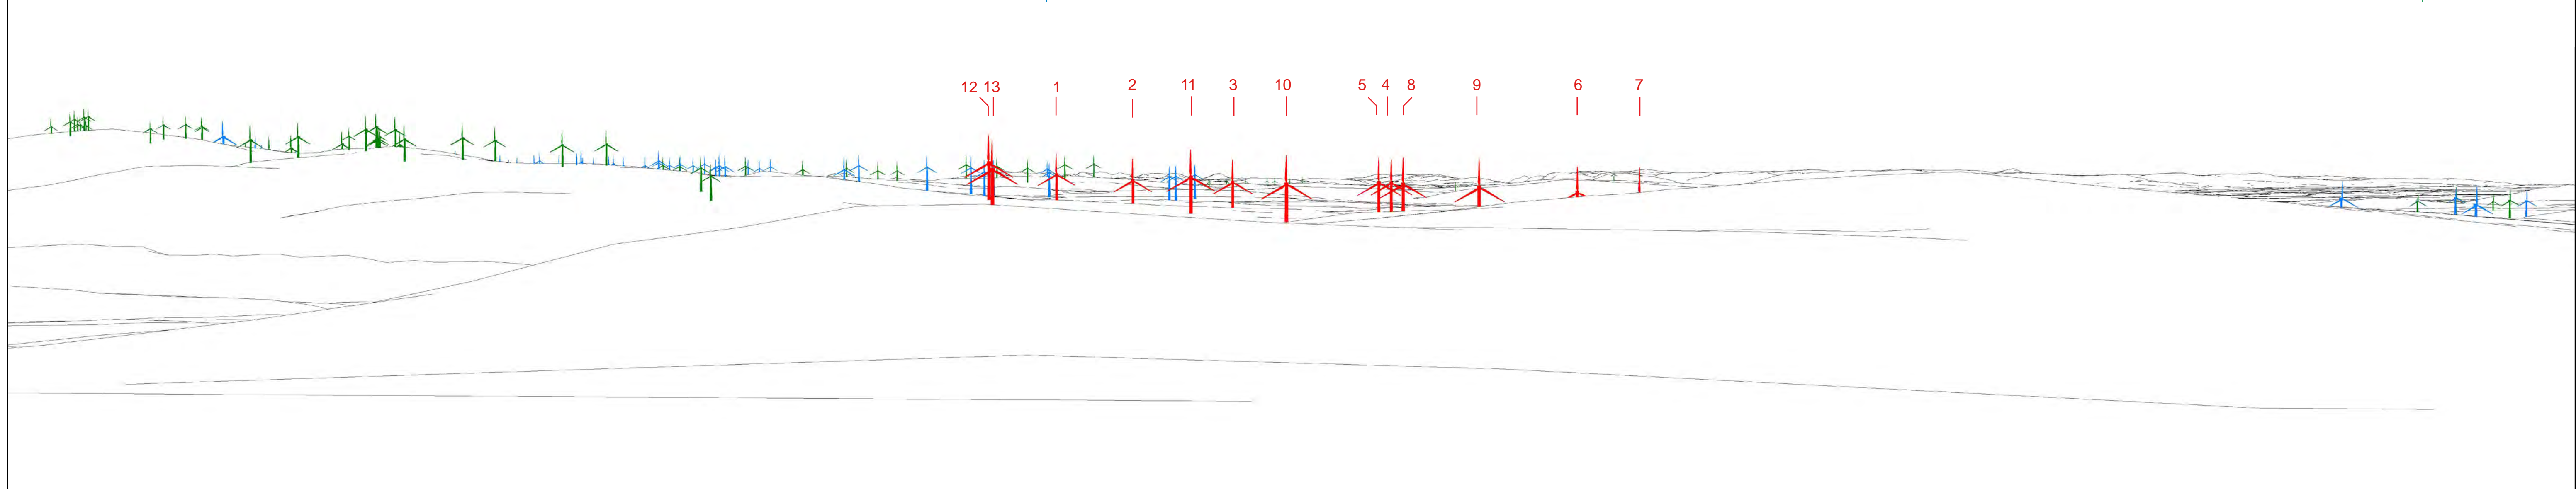

Wireline Drawing of Proposed Scheme

Photomontage of Proposed Scheme

View flat at a comfortable arm's length. If viewing this image on a screen, enlarge to full screen height

Cumulative Wireline Drawing

KEY:

- Proposed Douglas West Wind Farm
- Operational Schemes
- Consented / Under Construction Schemes
- Proposed Schemes in Planning

Cumulative Photomontage (showing baseline with proposed scheme plus consented schemes and proposed schemes in planning)

View flat at a comfortable arm's length. If viewing this image on a screen, enlarge to full screen height